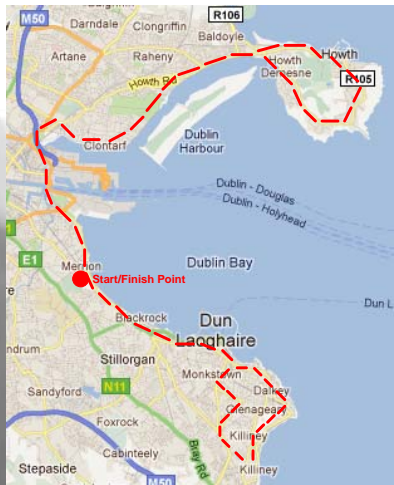

Kedington Dublin Bay Charity Cycle

100km

22nd April 2012

Supporting **Light of Maasai**

- Start/Finish:** Sandymount -> Howth Head -> Killiney Head -> Sandymount
- Start Time:** 10.00am Date: 22/04/12
- Supporting:** Light of Maasai (www.lightofmaasai.com)
- Event Type:** Open Road Event (Note: This is not a race)
- Photos:** Professional photographer en-route to capture your experience
- Medical:** St Johns Ambulance will oversee the event
- Maintenance:** 'Wolfe Cycles' will provide a bike maintenance service en-route
- Entry Fee:** € 35 (Payment via Paypal or cheque before end of Jan 2012 (100% entry fee to charity))

Detailed Course Map Will Be Provided In Advance