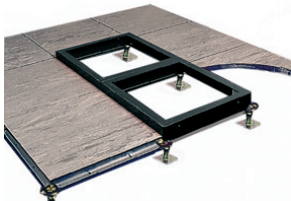

60mm Quick-Fit Management Ring
90mm Quick-Fit Management Ring

CNN-711C00090600

CNN-711C00090900

Cabinets

RAfT 600*600
RAfT 800*600
RAfT Floor Stringer Fixing
RAfT Diaphragm

CNN-435B02606010

CNN-435B02806010

CNN-307C12126003

CNN-985B00606400

RAfT System

- No more messy tile cutting
- A specially engineered steel frame which fits in place of 600 * 600mm raised access floor tiles and raises the cabinet base above the floor surface
- Maximum cable access to under floor void
- RAfT depth (front – rear) is 600mm, cabinets of greater depth overlap equally front and rear
- RAfT width match Cannon SmartCab widths of 600 and 800mm
- Can be clamped to floor stringers for increased stability or tied to floor substrate
- Adjacent tiles can be still lifted due to raised level of cabinet base
- Optional in-cabinet fire resistant diaphragm controls air flow, reducing the flow of costly air-conditioning through passive equipment cabinets and prevents objects dropping into the under floor void. Will adjust to any cable bundle size or position
- Fixing for pedestals and stringers available
- Optional brackets and clamps available to suit most types of raised floor

Material and finish

Steel – Powder painted Dusty Grey to Ral 7037

Cabinets

Dublin Tel:- 353 1 866 0444 (24 Hours / 7 Days)

Cork Tel:- 353 21 432 1900

Limerick Tel:- 353 61 211 099

www.kedington.ie